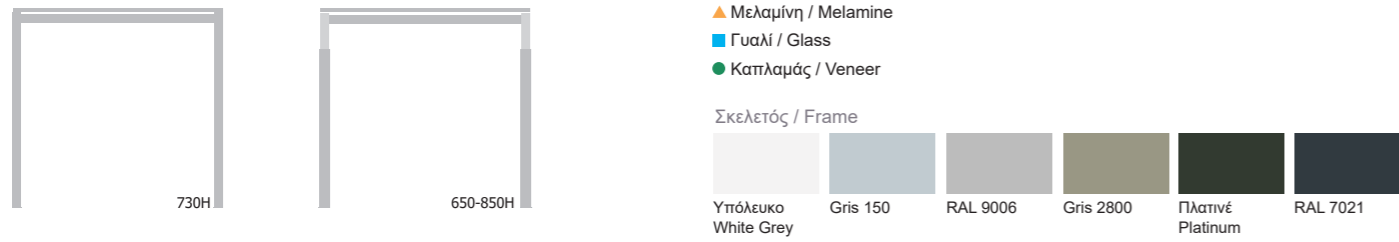

Τεχνικά χαρακτηριστικά / Technical characteristics

Διαστάσεις σε mm / dimensions in mm