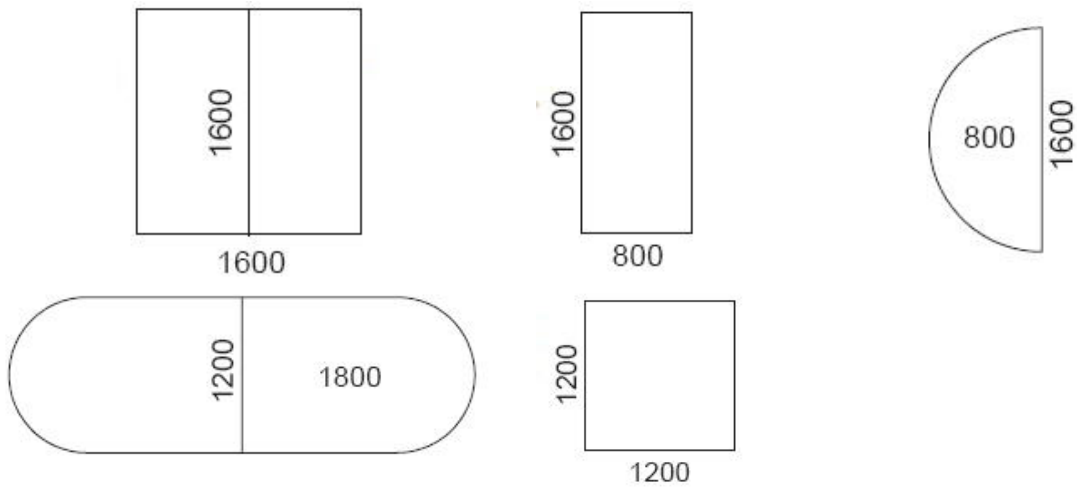

DROMEAS

EURO NEW LINE conference

Surface

Three-layer chipboard with 25mm thick melamine two-sided coating

Supports

Two cylindrical aluminum legs \varnothing 110mm with cast-pressed horizontal aluminum feet

DIMENSIONS

2400

2100/1800

900

<https://www.dromeas.gr/>

COMPOSITIONS

COLOR CHART

Melamine surface