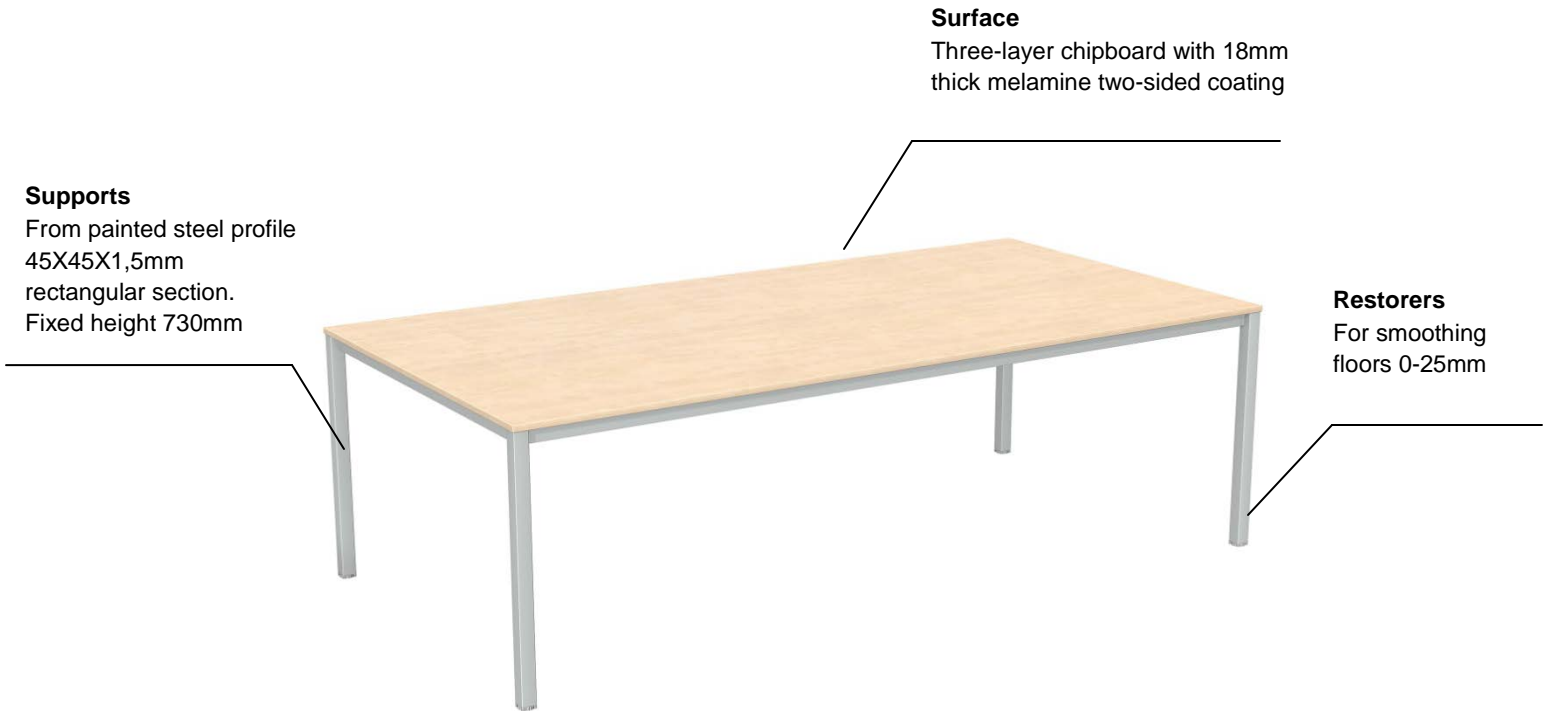

DROMEAS

TETRA conference