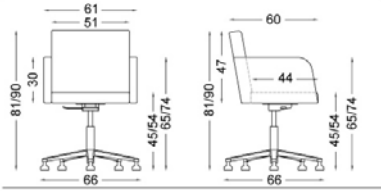

### Base

Five-star 660mm, made of die-cast aluminum

<https://www.dromeas.gr/>

## DIMENSIONS

Weight: 10 Kg